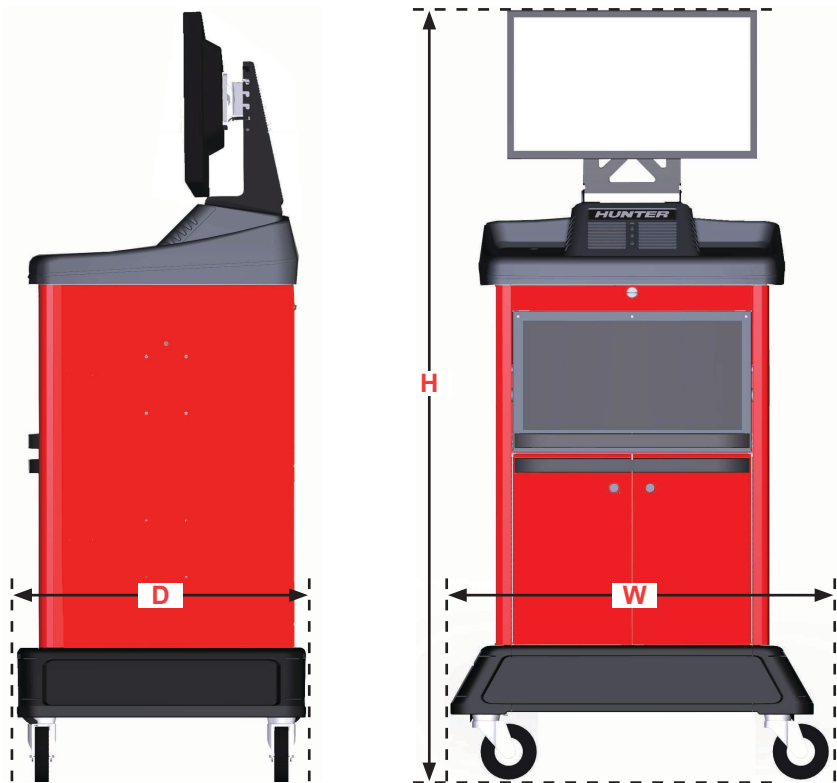

CONSOLE SPECIFICATIONS / FEATURES / ACCESSORIES

PA260E Dimensions	
Width (W)	813 mm (32 in.)
Height (H)	1651 - 1727 mm (65 - 68 in.)
Depth (D)	635 mm (25 in.)
LCD	610 mm (24 in.) widescreen

PA220E Dimensions	
Width (W)	914 mm (36 in.)
Height (H)	1016 mm (40 in.)
Depth (D)	534 mm (21 in.)
LCD	610 mm (24 inch) widescreen

Continued on Page 2

CONSOLE SPECIFICATIONS / FEATURES / ACCESSORIES

PA210E Dimensions	
Width (W)	699 mm (27.50 in.)
Height (H)	1486 mm (58.50 in.)
Depth (D)	597 mm (23.50 in.)
LCD	610 mm (24 inch) widescreen