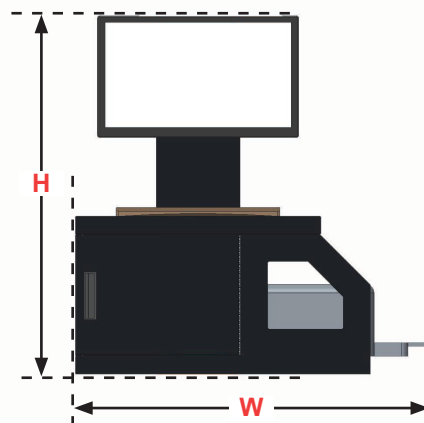

CONSOLE SPECIFICATIONS / FEATURES / ACCESSORIES

PA260E Dimensions	
Width (W)	813 mm (32 in.)
Height (H)	1651 - 1727 mm (65 - 68 in.)
Depth (D)	635 mm (25 in.)
LCD	610 mm (24 in.) widescreen

PA220E Dimensions	
Width (W)	914 mm (36 in.)
Height (H)	1016 mm (40 in.)
Depth (D)	534 mm (21 in.)
LCD	610 mm (24 inch) widescreen

Continued on Page 2

CONSOLE SPECIFICATIONS / FEATURES / ACCESSORIES

PA210E Dimensions	
Width (W)	699 mm (27.50 in.)
Height (H)	1486 mm (58.50 in.)
Depth (D)	597 mm (23.50 in.)
LCD	610 mm (24 inch) widescreen